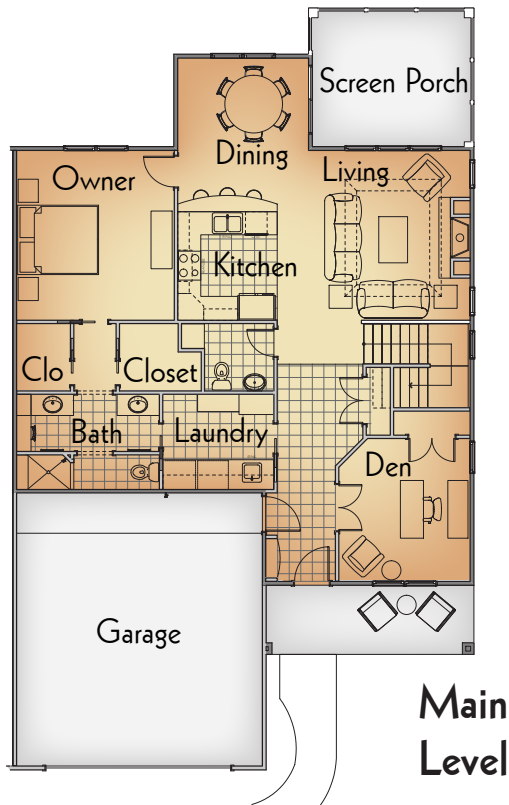

Connected Home

Vidalia Unit C

Main Level Features

- Kitchen
- Great Room
- Den/Office
- Dining
- Laundry
- Half Bath
- Owner Suite with Bath and Walk-in Closets
- Two-stall Garage

Optional Lower Level Features

- Family Room
- Game Area
- Bedroom
- Full Bath
- Exercise Room
- Mechanical/Storage

Square Footage

Main Level	1439
Lower Level	1204

Dimensions

Unit Width	40 ft.
Unit Depth	67 ft.
Building Width	118 ft.
Building Depth	67 ft.