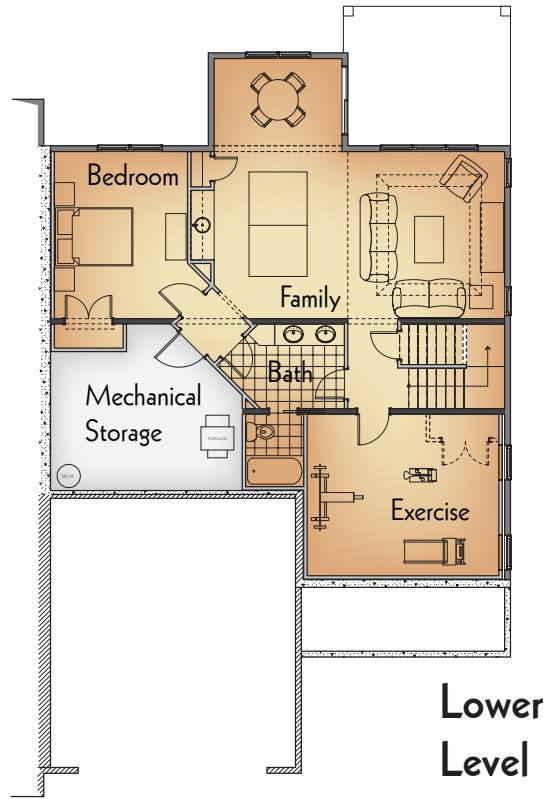

Connected Home

Vidalia Unit C

Main Level Features

- Kitchen
- Great Room
- Den/Office
- Dining
- Laundry
- Half Bath
- Owner Suite with Bath and Walk-in Closets
- Two-stall Garage

Optional Lower Level Features

- Family Room
- Game Area
- Bedroom
- Full Bath
- Exercise Room
- Mechanical/Storage

Square Footage

Main Level	1439
Lower Level	1204

Dimensions

Unit Width	40 ft.
Unit Depth	67 ft.
Building Width	118 ft.
Building Depth	67 ft.